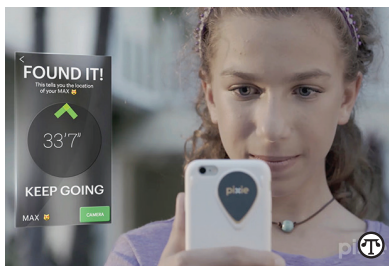

## Stop Losing Your Keys With This Great Find

(NAPSA)—Twice a week, one in four Americans loses keys, and more than half say misplaced items cause us to be late. Fortunately, you can now change all that with a new technology from Pixie that uses augmented reality to lead you to the exact spot where your lost items are—saving you time and perhaps your sanity.

**Americans spend more than \$2.7 billion a year replacing misplaced possessions—but this small gadget shows you exactly where they are.**

You simply affix a special tag to anything from keys and wallets to remotes and luggage. Then, use the app on your iPhone or iPad to find them. Unlike traditional Bluetooth trackers that rely on a beep to indicate proximity, this system uses patented technology to show you the precise location and to lead you to the exact spot rather than just the general area. The device can see through walls and show items hiding behind cushions or in an adjoining room. It can even find your iPhone when it's off.

Finders that just beep don't work well in noisy environments but Pixie's two-in-one functionality feature lets you see it and hear it with accuracy down to inches.

It makes a great gift and is available at [www.getpixie.com](http://www.getpixie.com) and on Amazon at <http://amzn.to/2sfdWIw>.